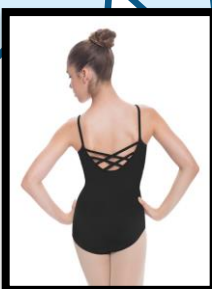

**FREE TIGHTS!**  
Purchase a leotard, shoes,  
a skirt or shorts, & receive  
a  
Free pair of tights!

**PEDAL BACK**  
Child M/L – Adult XL  
\$24

**STRAPPY BACK**

**STRAPPY MESH**

**TANK LEOTARD**  
Toddler – Adult  
\$16